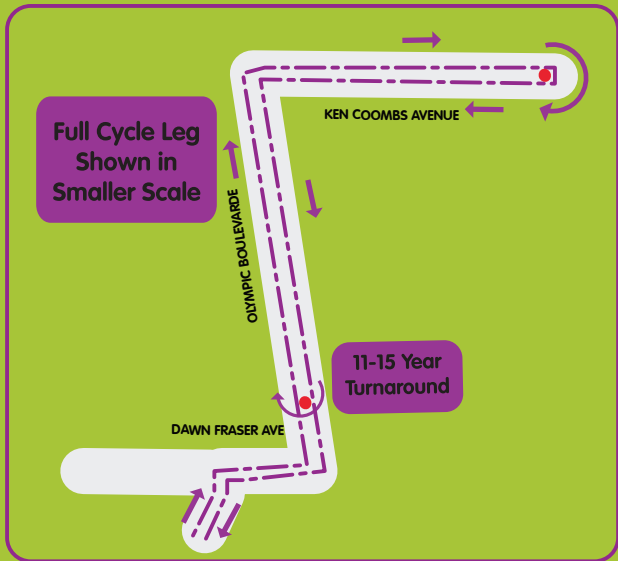

Swim	
Cycle	
Run	
Parking	
Check In Registration	
Get Ready Numbering	
Pre-event Briefing	
Transition	
First Aid	
Recovery	
Pedestrian Crossing	
Toilets	

P

P

SHANE GOULD AVE

EDWIN FLACK AVE

DAWN FRASER AVE