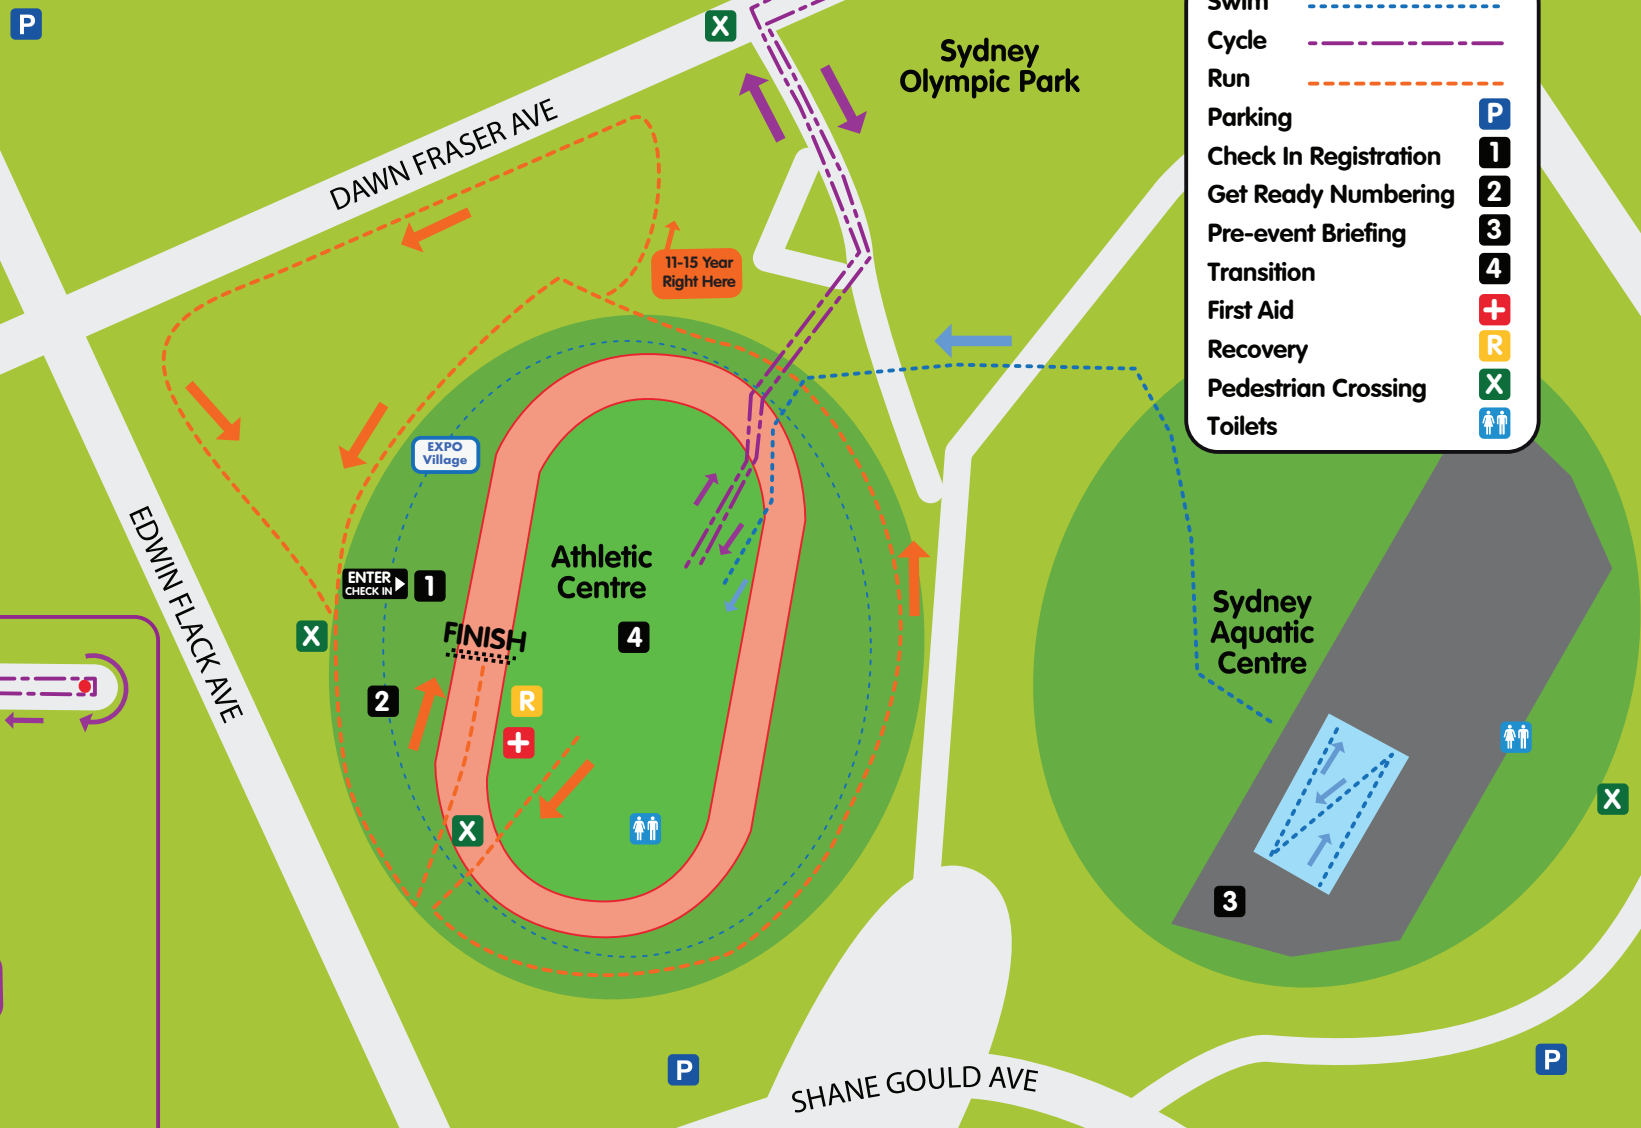

Sydney Olympic Park

PLEASE NOTE:
For your own safety on the cycle and run legs, roads will be closed for the duration of the event. Official marshal vehicles may be on the course.

This map is a general guide and subject to change. Final details including a parking update will be sent to all participants by email a few days prior to the event day.

Swim	
Cycle	
Run	
Parking	
Check In Registration	
Get Ready Numbering	
Pre-event Briefing	
Transition	
First Aid	
Recovery	
Pedestrian Crossing	
Toilets	

P

P

SHANE GOULD AVE

EDWIN FLACK AVE

DAWN FRASER AVE