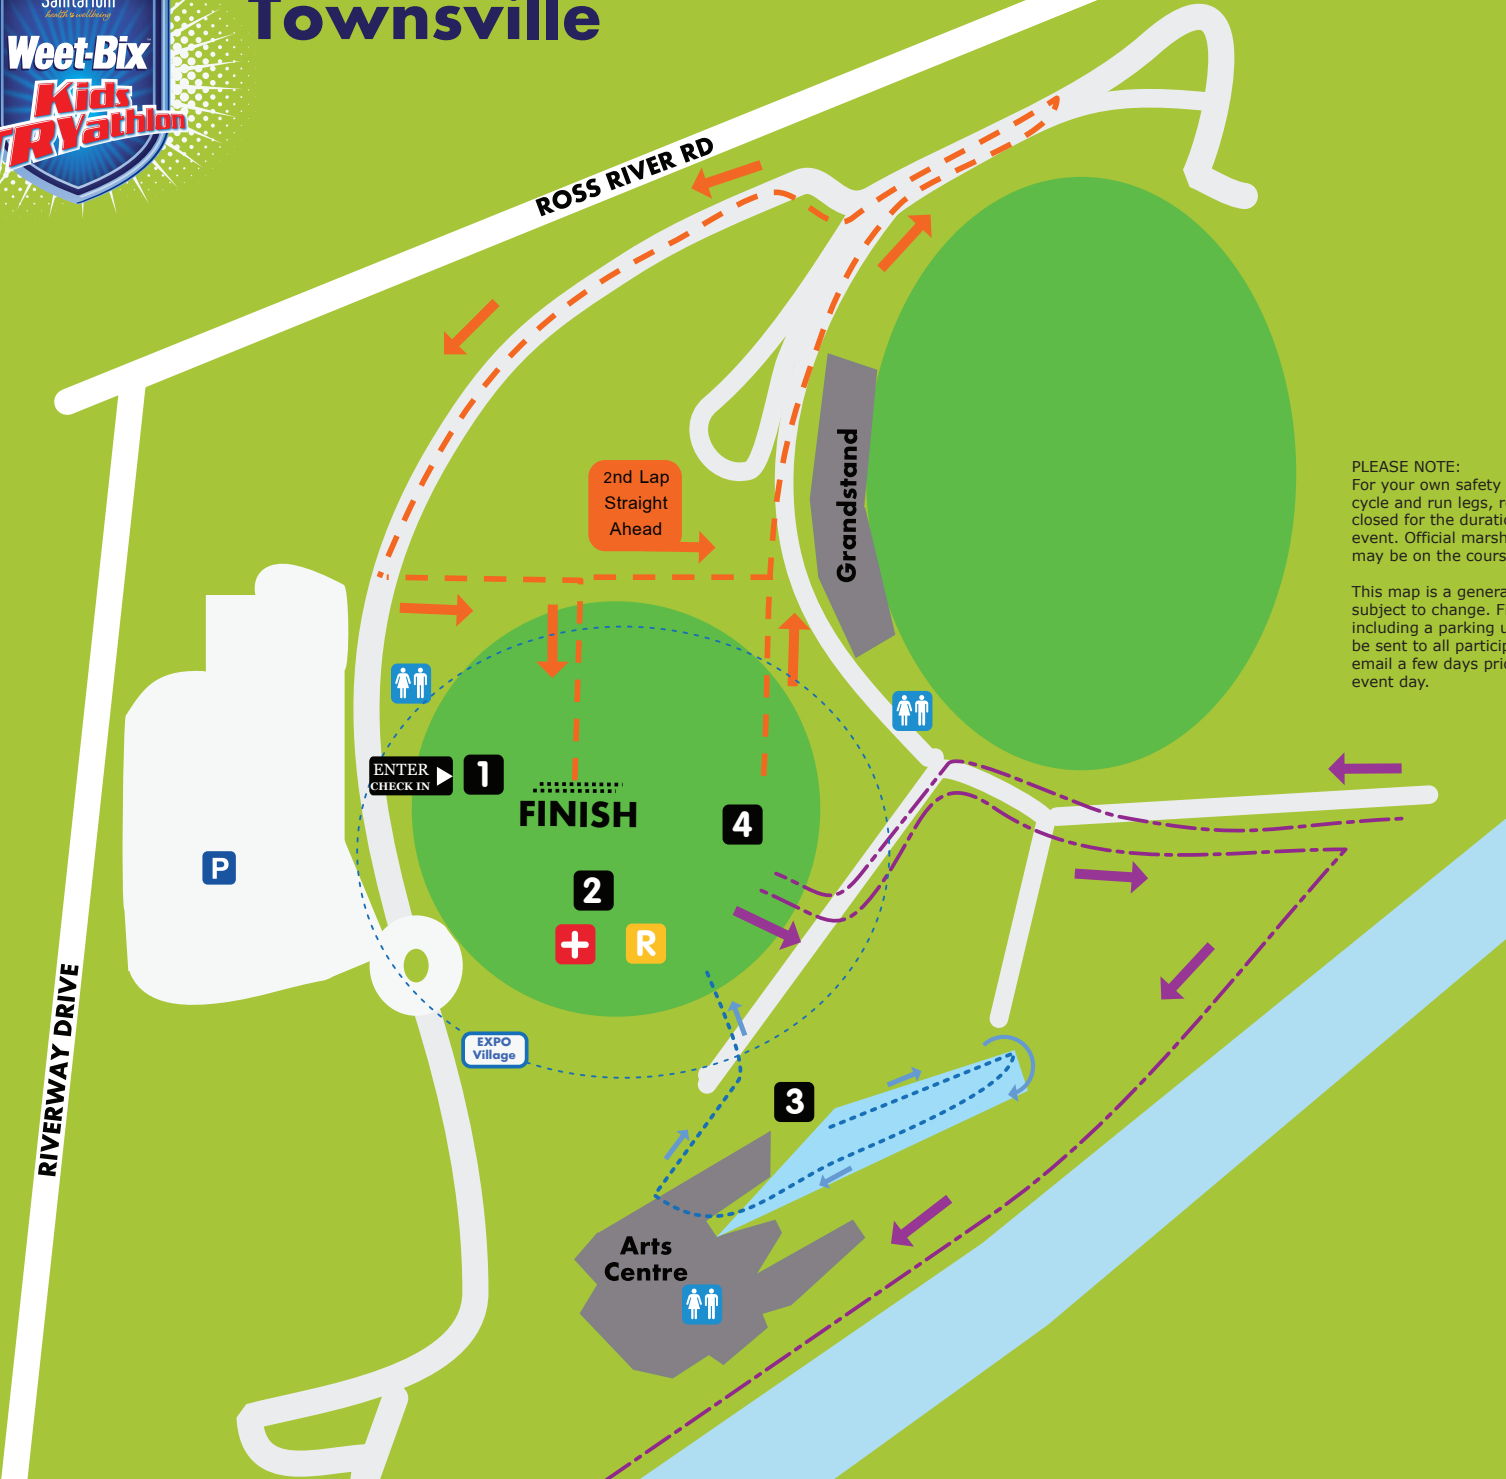

Townsville

Swim	
Cycle	
Run	
Parking	
Check In Registration	
Get Ready Numbering	
Pre-event Briefing	
Transition	
First Aid	
Recovery	
Pedestrian Crossing	
Toilets	

PLEASE NOTE:
For your own safety on the cycle and run legs, roads will be closed for the duration of the event. Official marshal vehicles may be on the course.

This map is a general guide and subject to change. Final details including a parking update will be sent to all participants by email a few days prior to the event day.